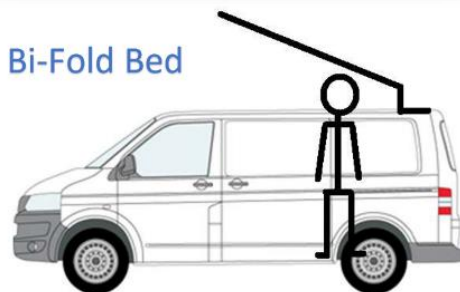

Bi-Fold Bed